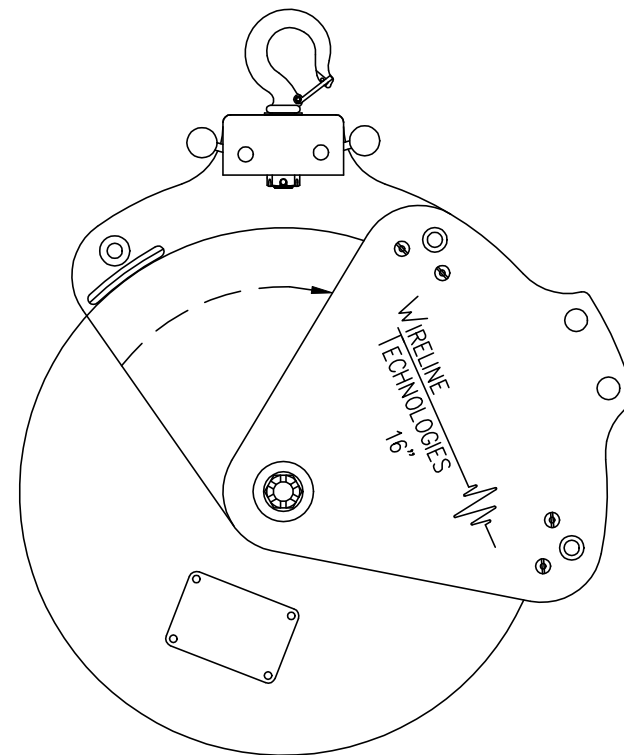

16" SLICKLINE SHEAVE

ALL DIMENSIONS ARE IN INCHES

2140 NORTH REDWOOD ROAD #60
SALT LAKE CITY, UTAH 84116
TEL. (801) 323-5533 FAX. (801) 323-7033