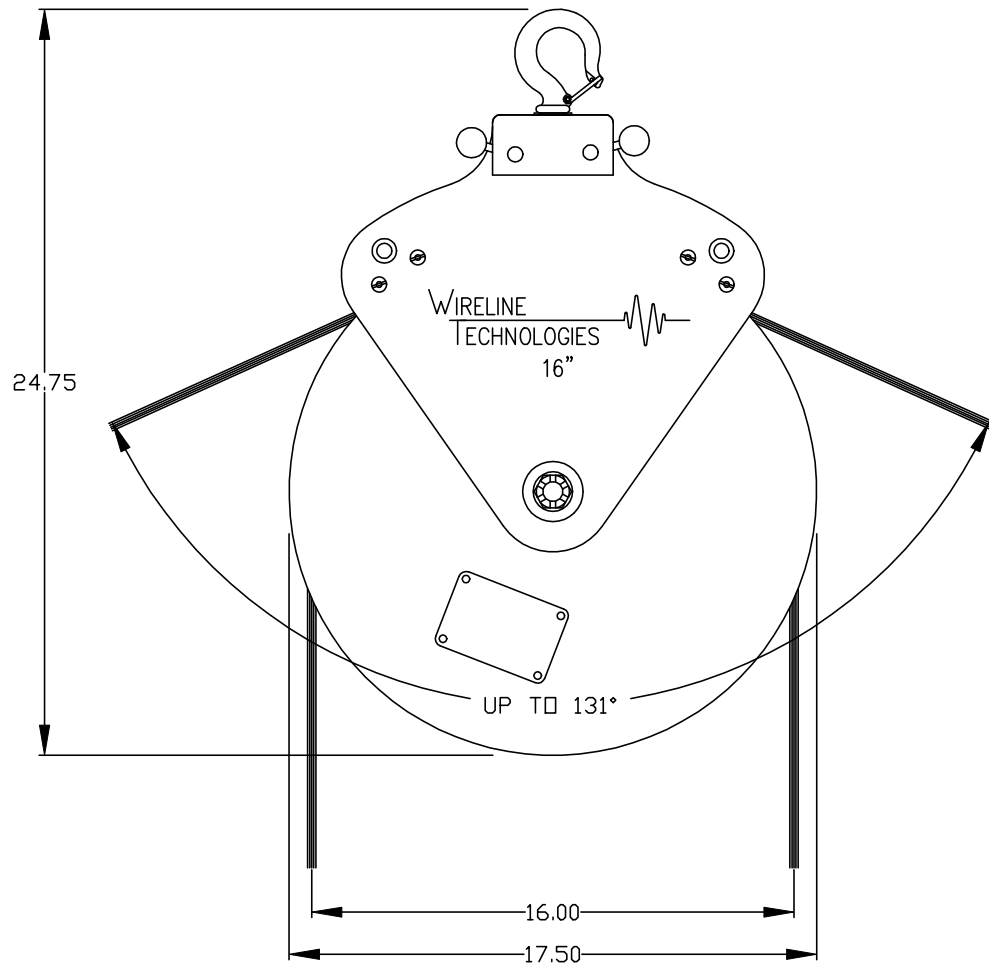

16" SLICKLINE SHEAVE

ALL DIMENSIONS ARE IN INCHES

2140 NORTH REDWOOD ROAD #60
SALT LAKE CITY, UTAH 84116
TEL. (801) 323-5533 FAX. (801) 323-7033