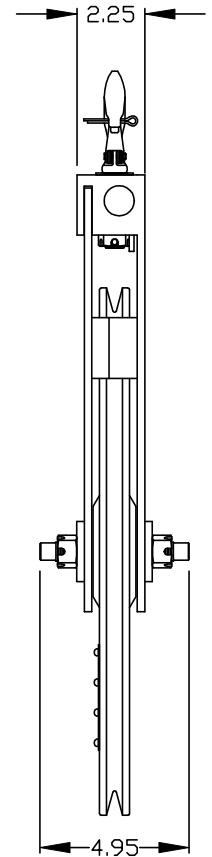

16" SLICKLINE SHEAVE

ALL DIMENSIONS ARE IN INCHES

2140 NORTH REDWOOD ROAD #60
SALT LAKE CITY, UTAH 84116
TEL. (801) 323-5533 FAX. (801) 323-7033