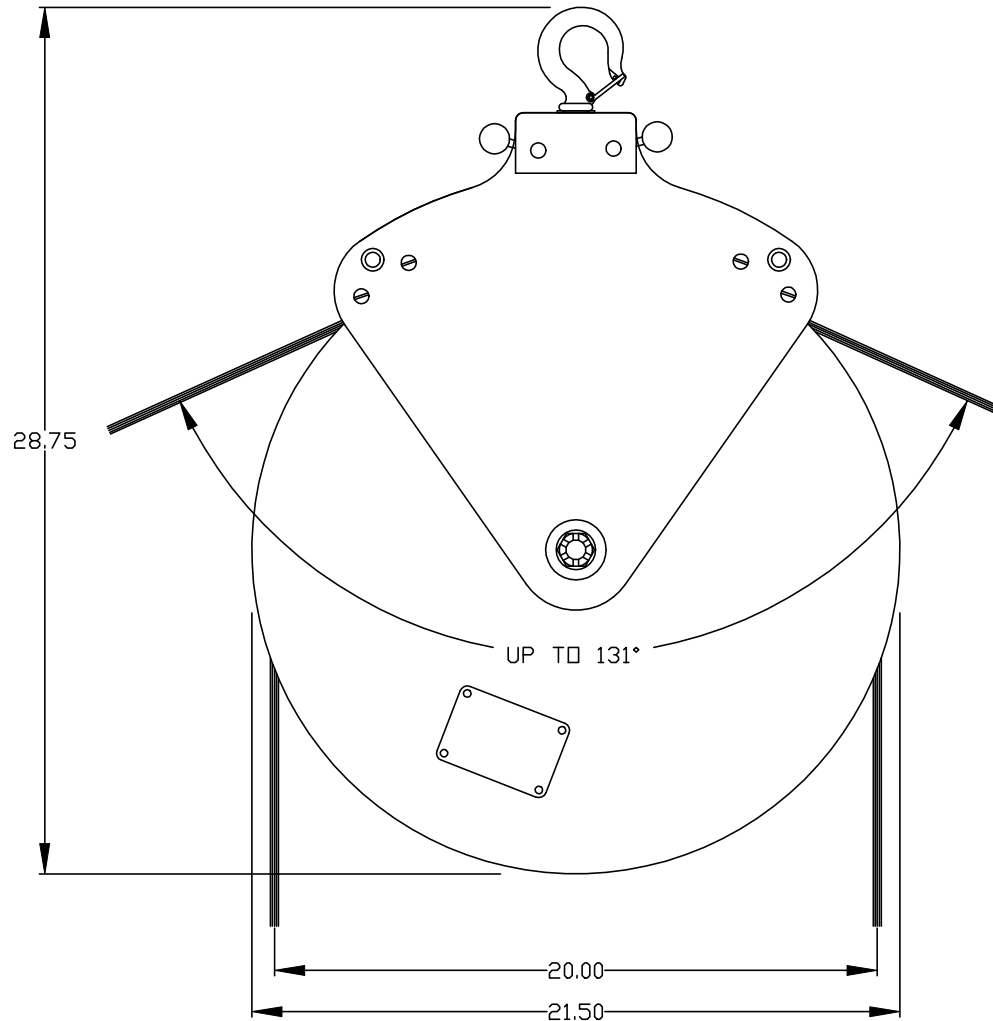

20" SLICKLINE SHEAVE

ALL DIMENSIONS ARE IN INCHES

2140 NORTH REDWOOD ROAD #60
SALT LAKE CITY, UTAH 84116
TEL. (801) 323-5533 FAX. (801) 323-7033