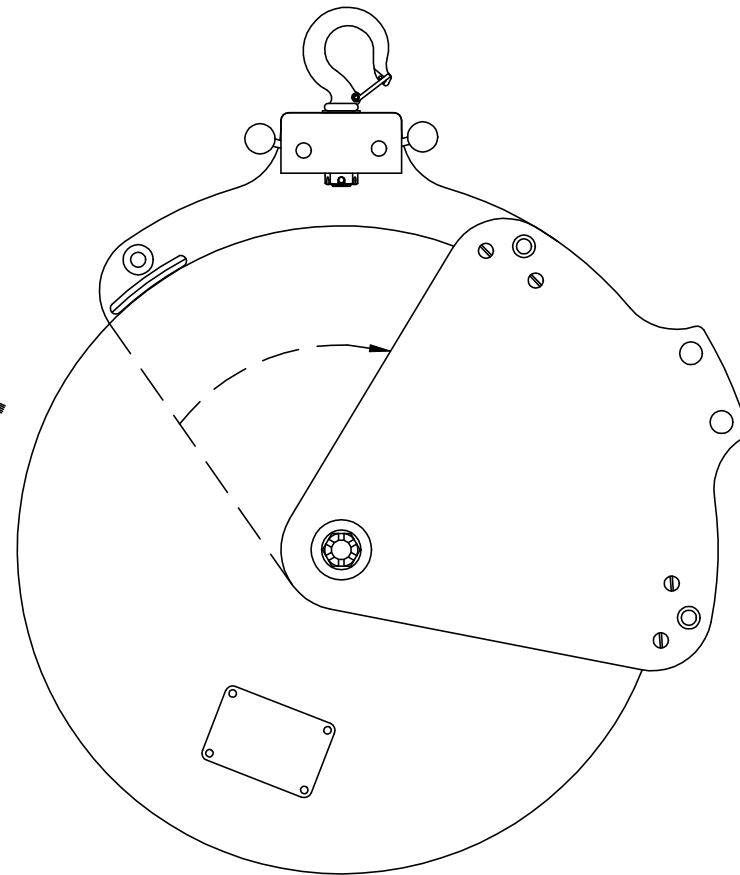

20" SLICKLINE SHEAVE

ALL DIMENSIONS ARE IN INCHES

2140 NORTH REDWOOD ROAD #60
SALT LAKE CITY, UTAH 84116
TEL. (801) 323-5533 FAX. (801) 323-7033