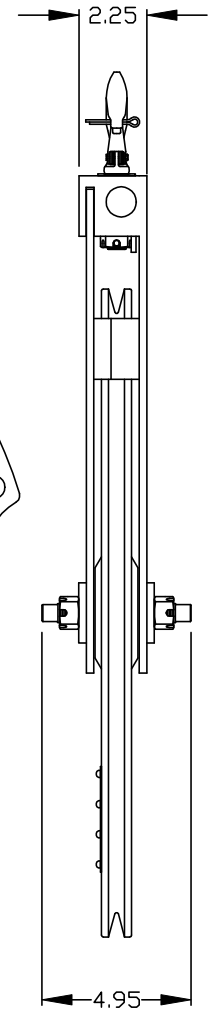

20" SLICKLINE SHEAVE

ALL DIMENSIONS ARE IN INCHES

2140 NORTH REDWOOD ROAD #60
SALT LAKE CITY, UTAH 84116
TEL. (801) 323-5533 FAX. (801) 323-7033