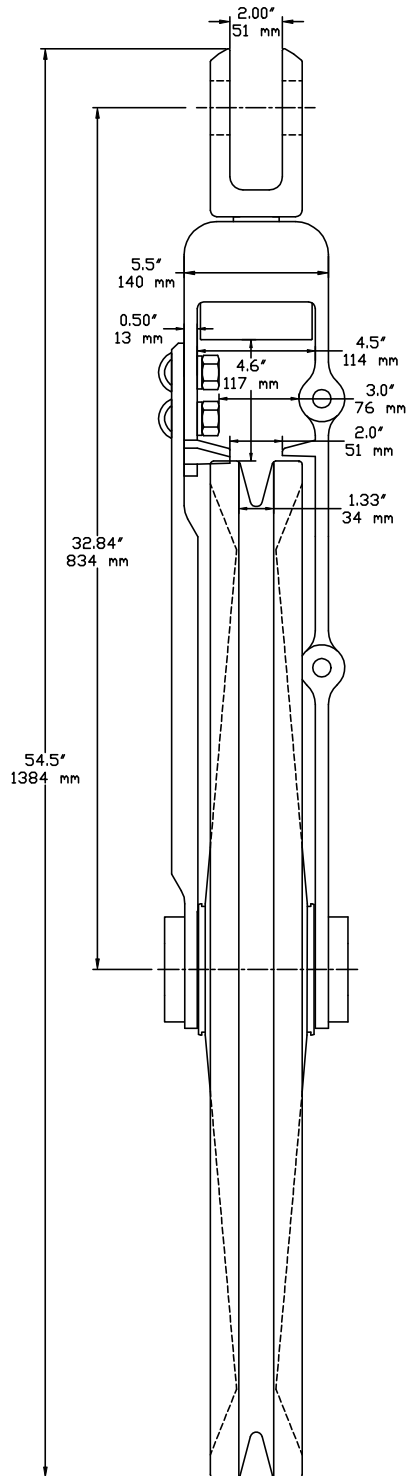

36" HEAVY DUTY RIGGING SHEAVE

2140 NORTH REDWOOD ROAD #60
 SALT LAKE CITY, UTAH 84116
 TEL. (801) 323-5533 FAX. (801) 323-7033