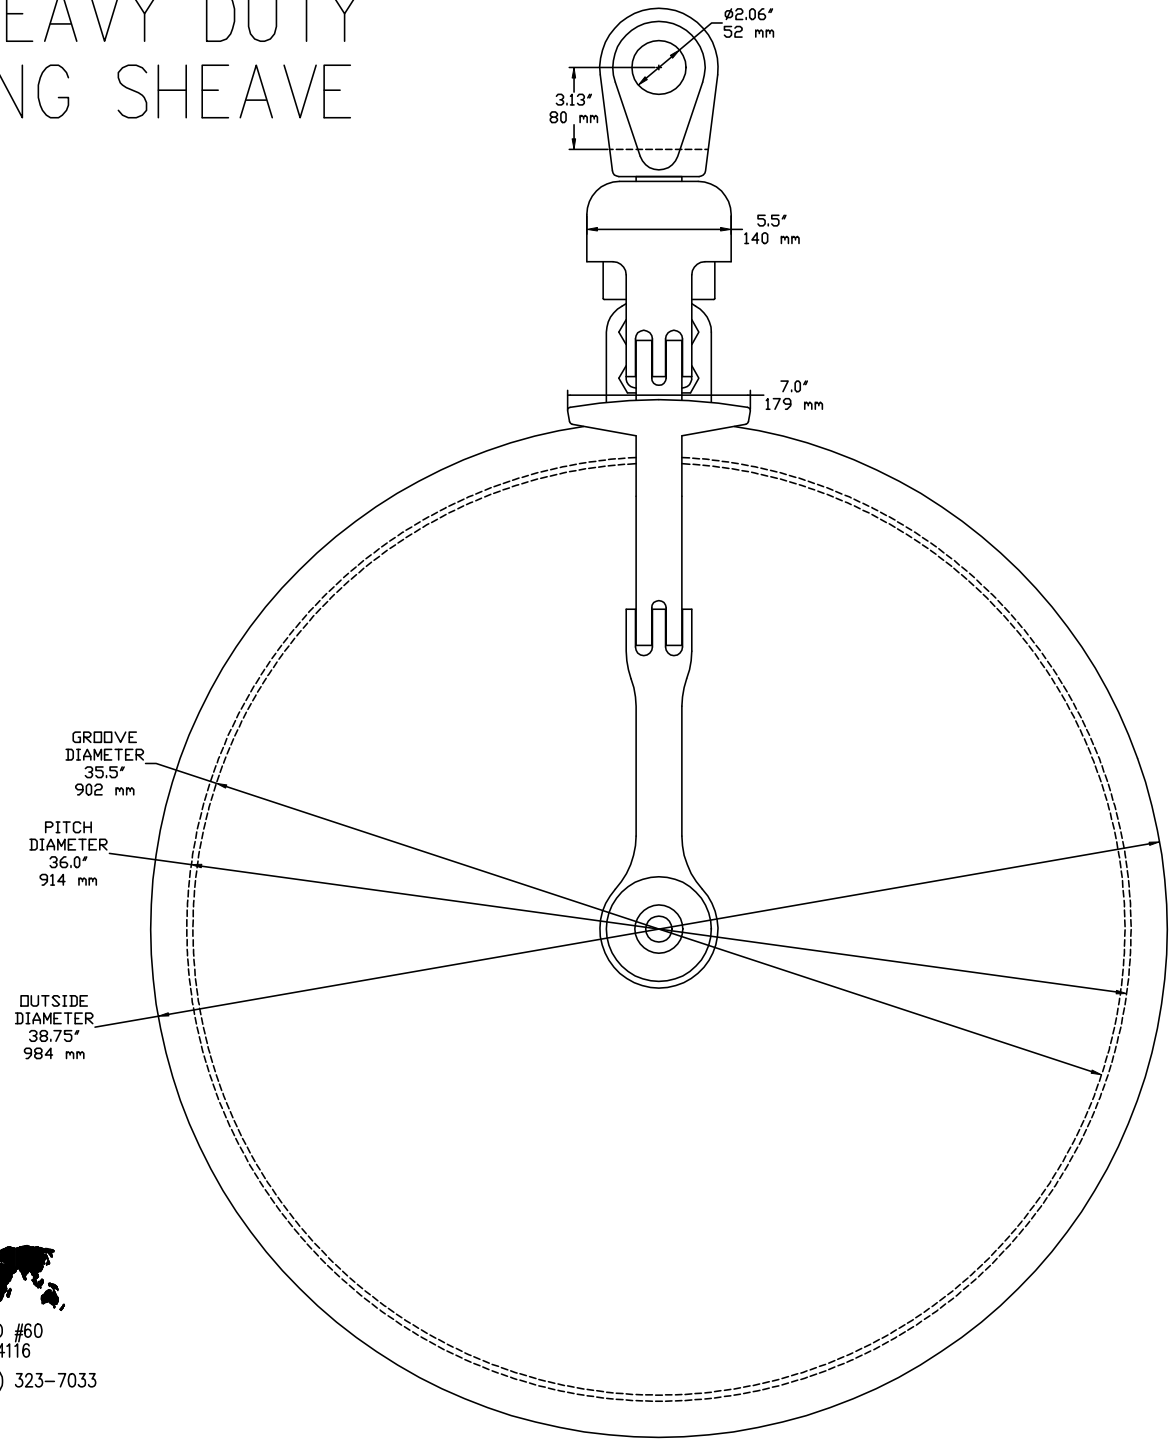

36" HEAVY DUTY RIGGING SHEAVE

2140 NORTH REDWOOD ROAD #60
 SALT LAKE CITY, UTAH 84116
 TEL. (801) 323-5533 FAX. (801) 323-7033