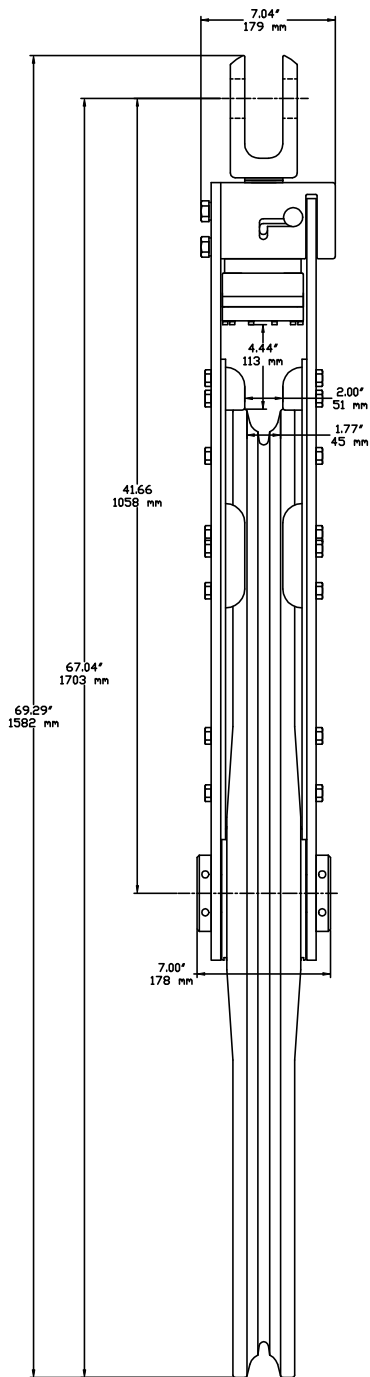

# 48" HEAVY DUTY RIGGING SHEAVE

2140 NORTH REDWOOD ROAD #60  
 SALT LAKE CITY, UTAH 84116  
 TEL. (801) 323-5533 FAX. (801) 323-7033