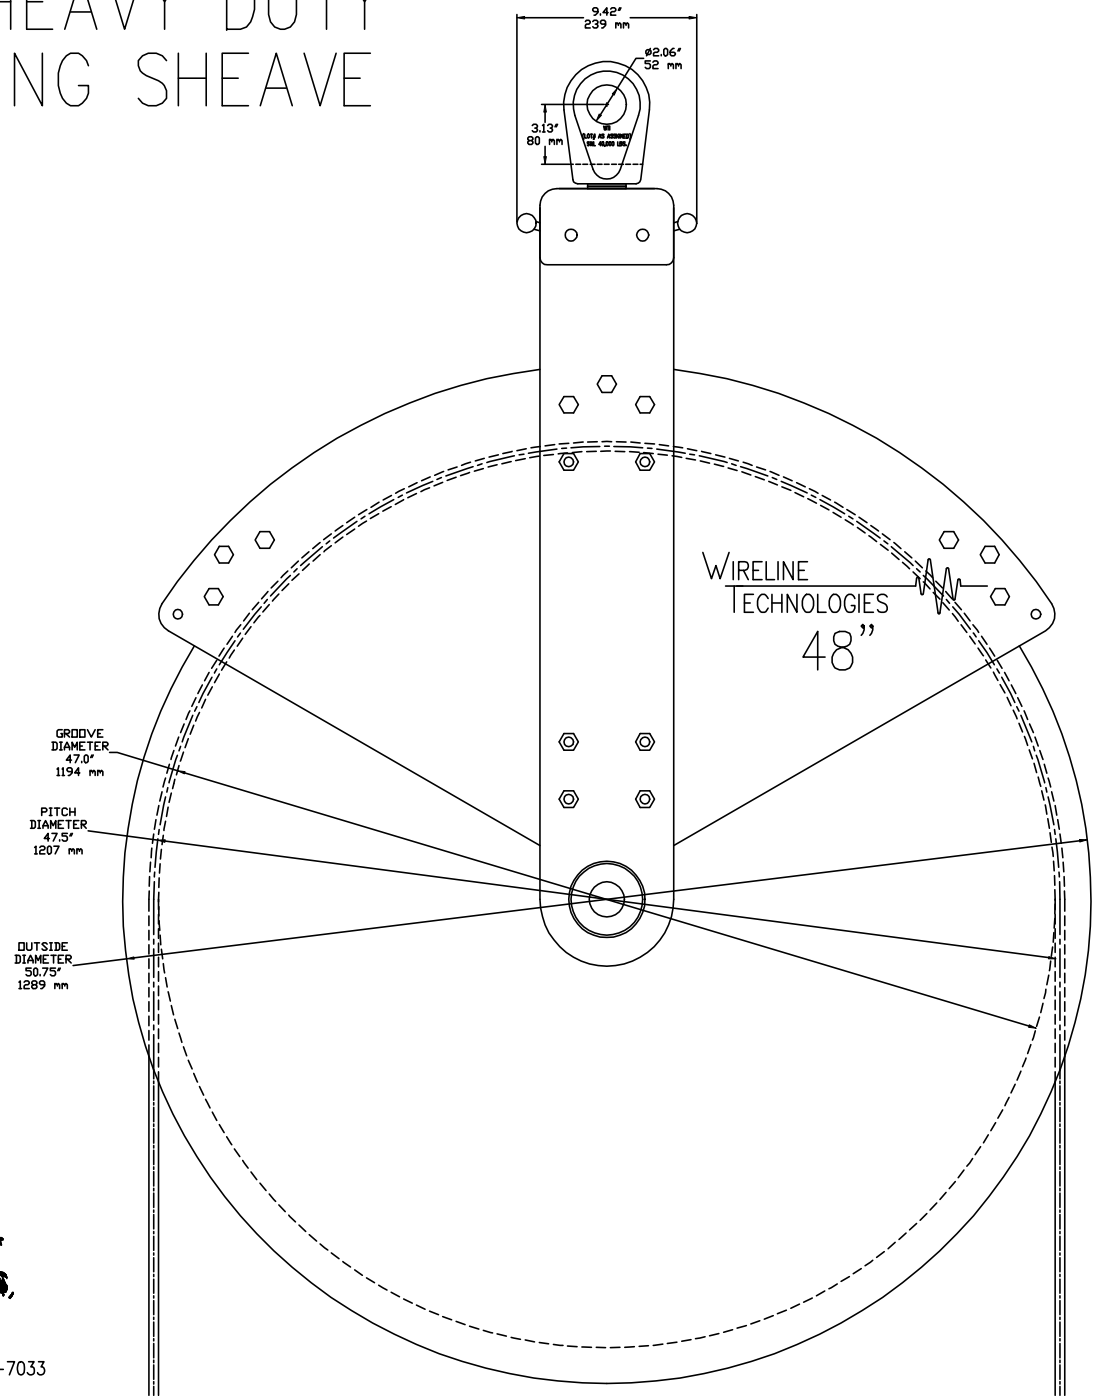

# 48" HEAVY DUTY RIGGING SHEAVE

2140 NORTH REDWOOD ROAD #60  
 SALT LAKE CITY, UTAH 84116  
 TEL. (801) 323-5533 FAX. (801) 323-7033